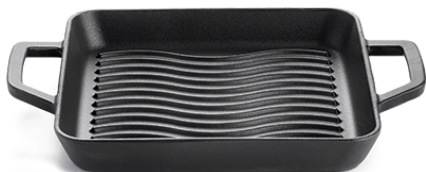

56365 Cast Iron Reversible Griddle

for Rogue® 365 / 525 Model Grills

Model:

UPC:

56365

Cast Iron Reversible Griddle

\$49.99

Accessories / Griddles

56366 Cast Iron Reversible Griddle

for Rogue® 365 / 525

Model: 56366 UPC: 6 29162 56366 8

56366
Cast Iron Reversible Griddle
\$79.99

56080 Cast Iron Reversible Griddle

for all TravelQ™ 285 Series

Model: 56080 UPC: 6 29162 56080 3

56080
Cast Iron Reversible Griddle
\$39.99

56084 Cast Iron Griddle Pan

for Griddles

Model: 56084 UPC: 6 29162 56084 1

56084
Cast Iron Griddle Pan
\$59.99

56081 Porcelain-enameled Cast Iron Griddle

for Small SIZZLE ZONE®